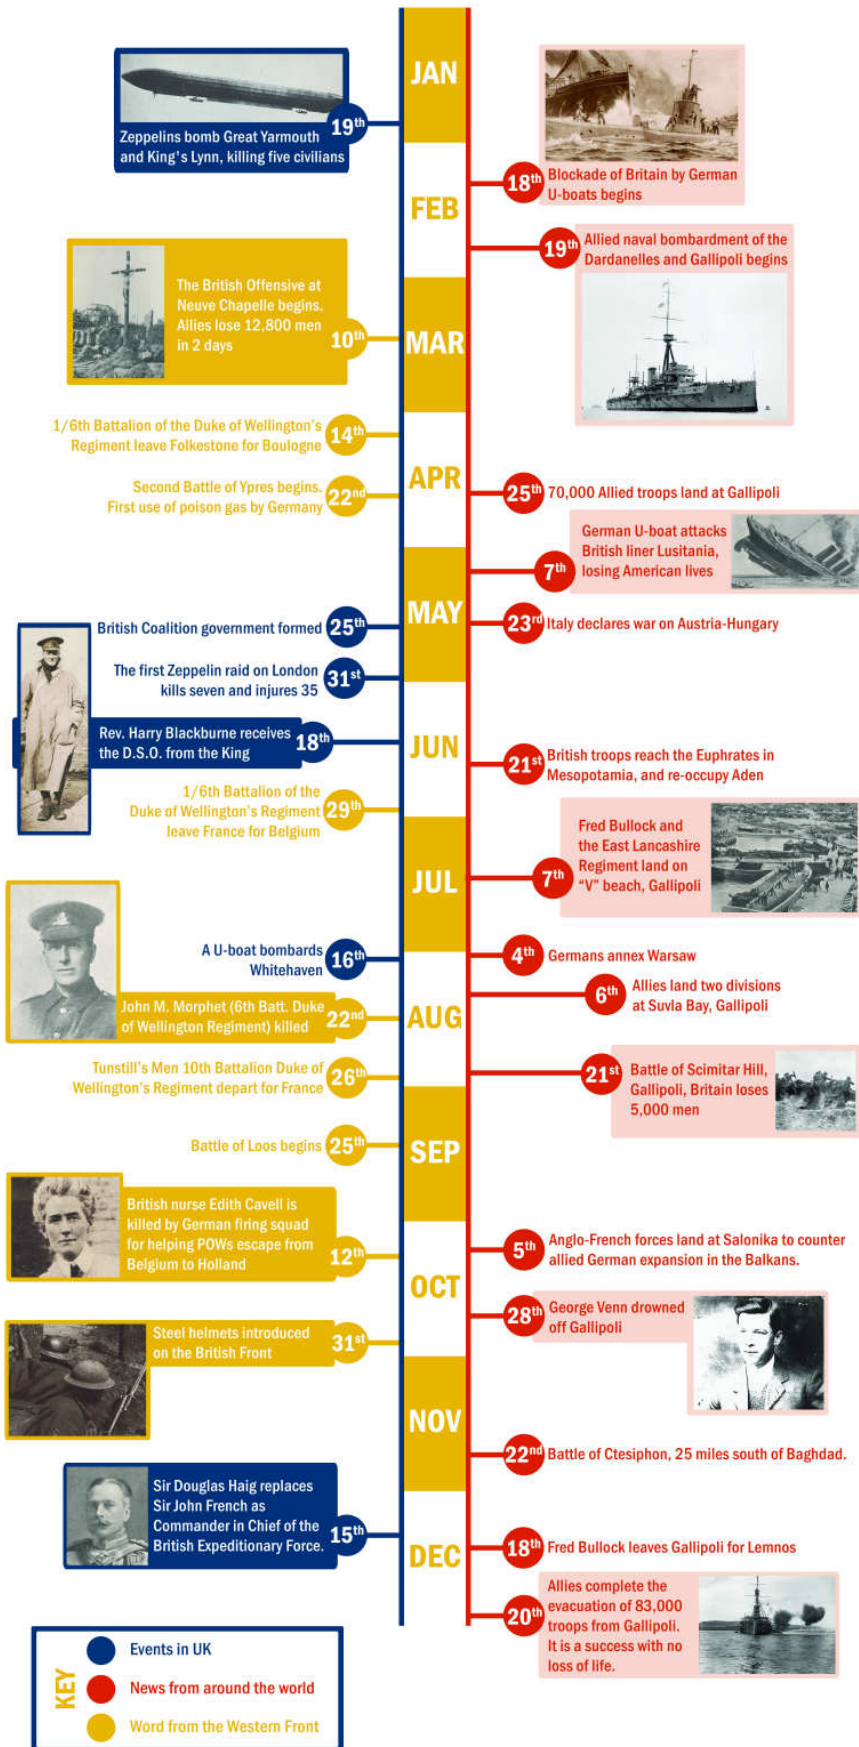

# 1915 Timeline

# 1915 TIMELINE

---

Timeline information not transcribed: please see image (PDF or JPG)

## Reality Hits Home

(Text transcribed from pdf panels; transcript may contain errors: for true version, refer to print image: version 25/06/2015 00:30)

(© Museum of North Craven Life, Exhibition 2015, <http://www.ncbpt.org.uk/folly/>)